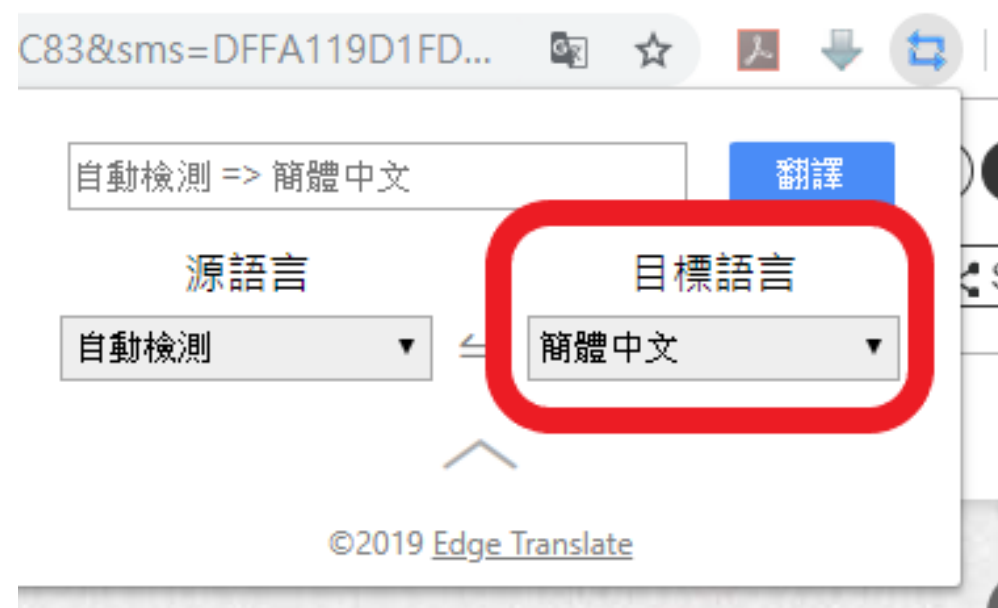

6.修改目標語言為想要的語言，例如繁體中文